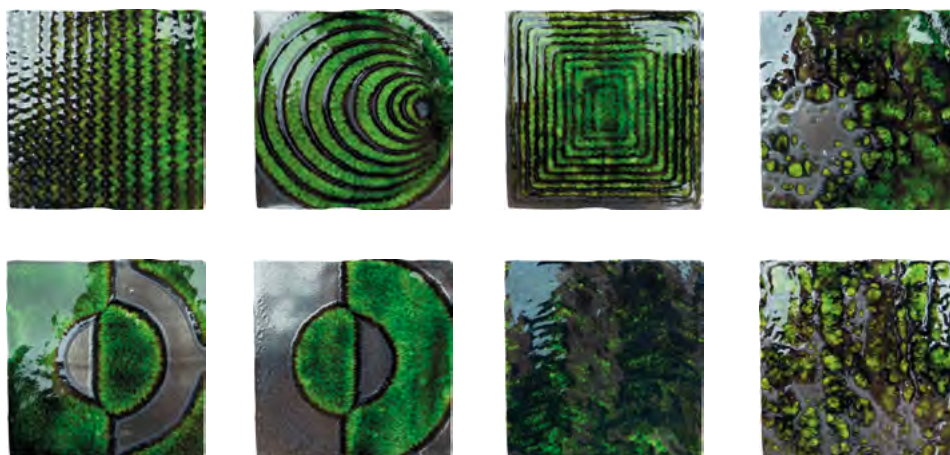

MANUAL

15 x 15 cm / 5.9 "x 5.9 "

KAMEL

WAKAME