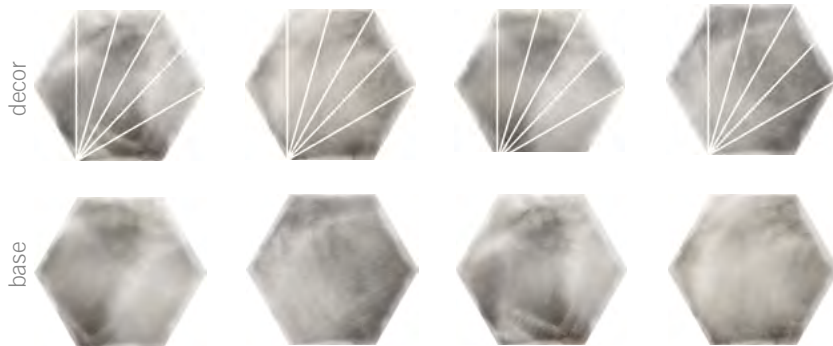

WAKAME

HEXAGON

15 x 17 cm / 5.9 "x 6.7 "

NOON BLUE

NOON GREY

VALENTIA

HEXAGON

15 x 17 cm / 5.9 "x 6.7 "