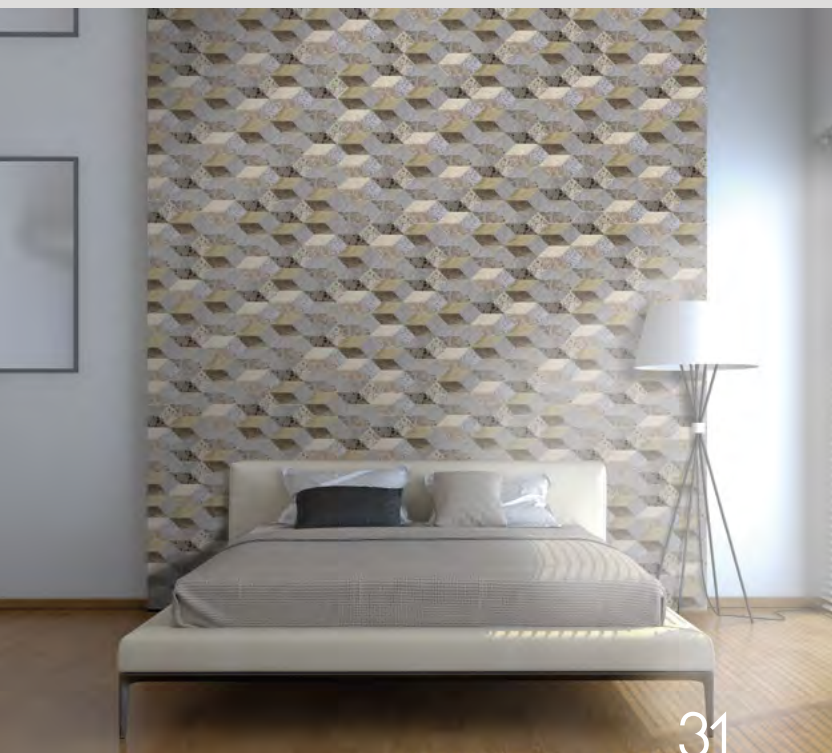

calacata

marquina

PERUGIA

decor 1

decor 2

ARIZONA

DIAMOND

10 x 20 cm / 3.94 "x 7.9 "

DIAMOND

10 x 20 cm / 3.94 "x 7.9 "

LUXURY BLACK

base

decor

LUXURY WHITE

base

decor