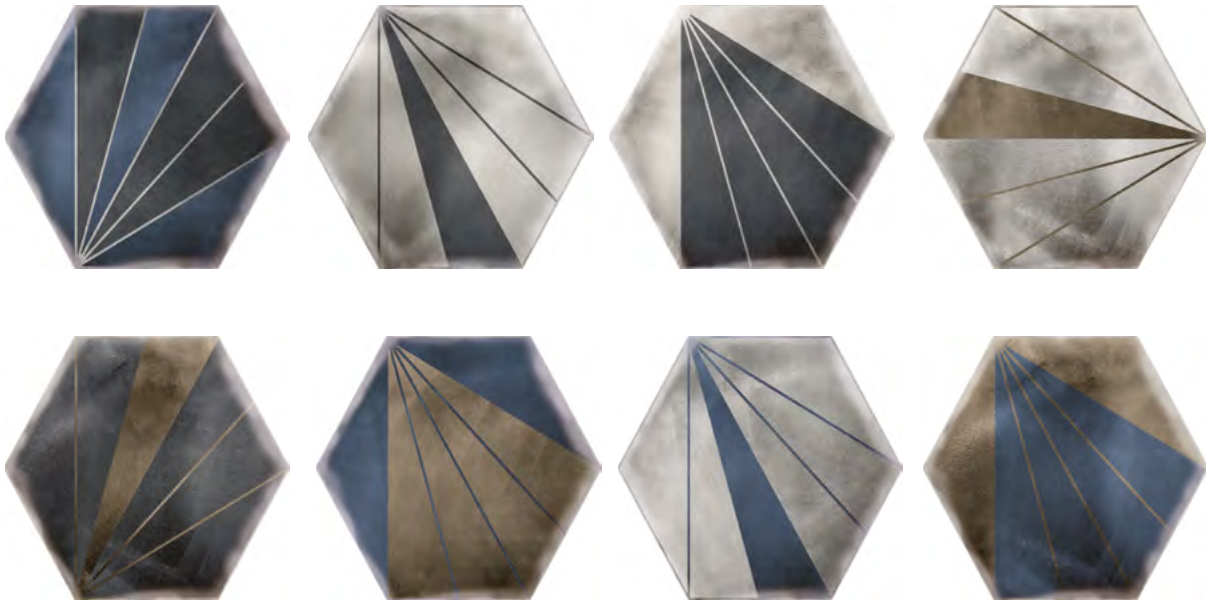

HEXAGON

15 x 17 cm / 5.9 "x 6.7 "

SUNSET