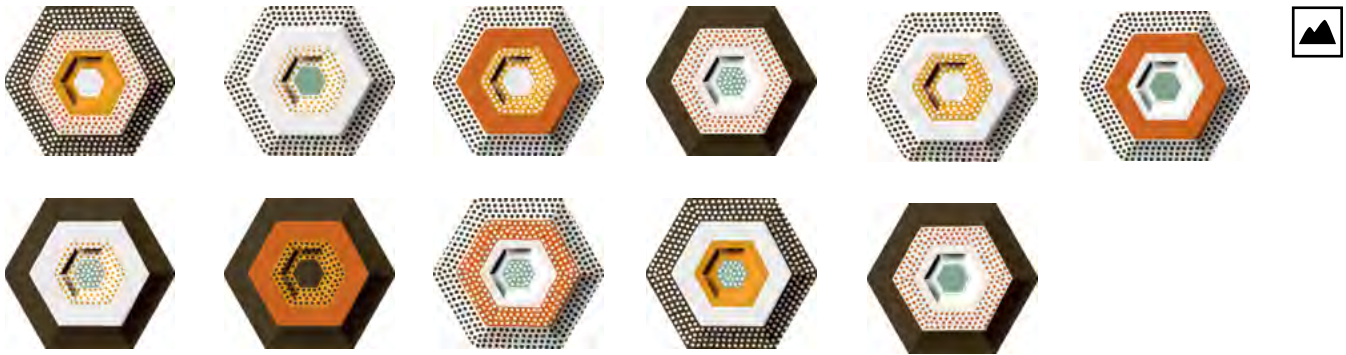

decor3

BREAKFAST

JOYFUL

HEXAGON

15 x 17 cm / 5.9 "x 6.7 "

VESTIGE

VIVAZ

VERBENA