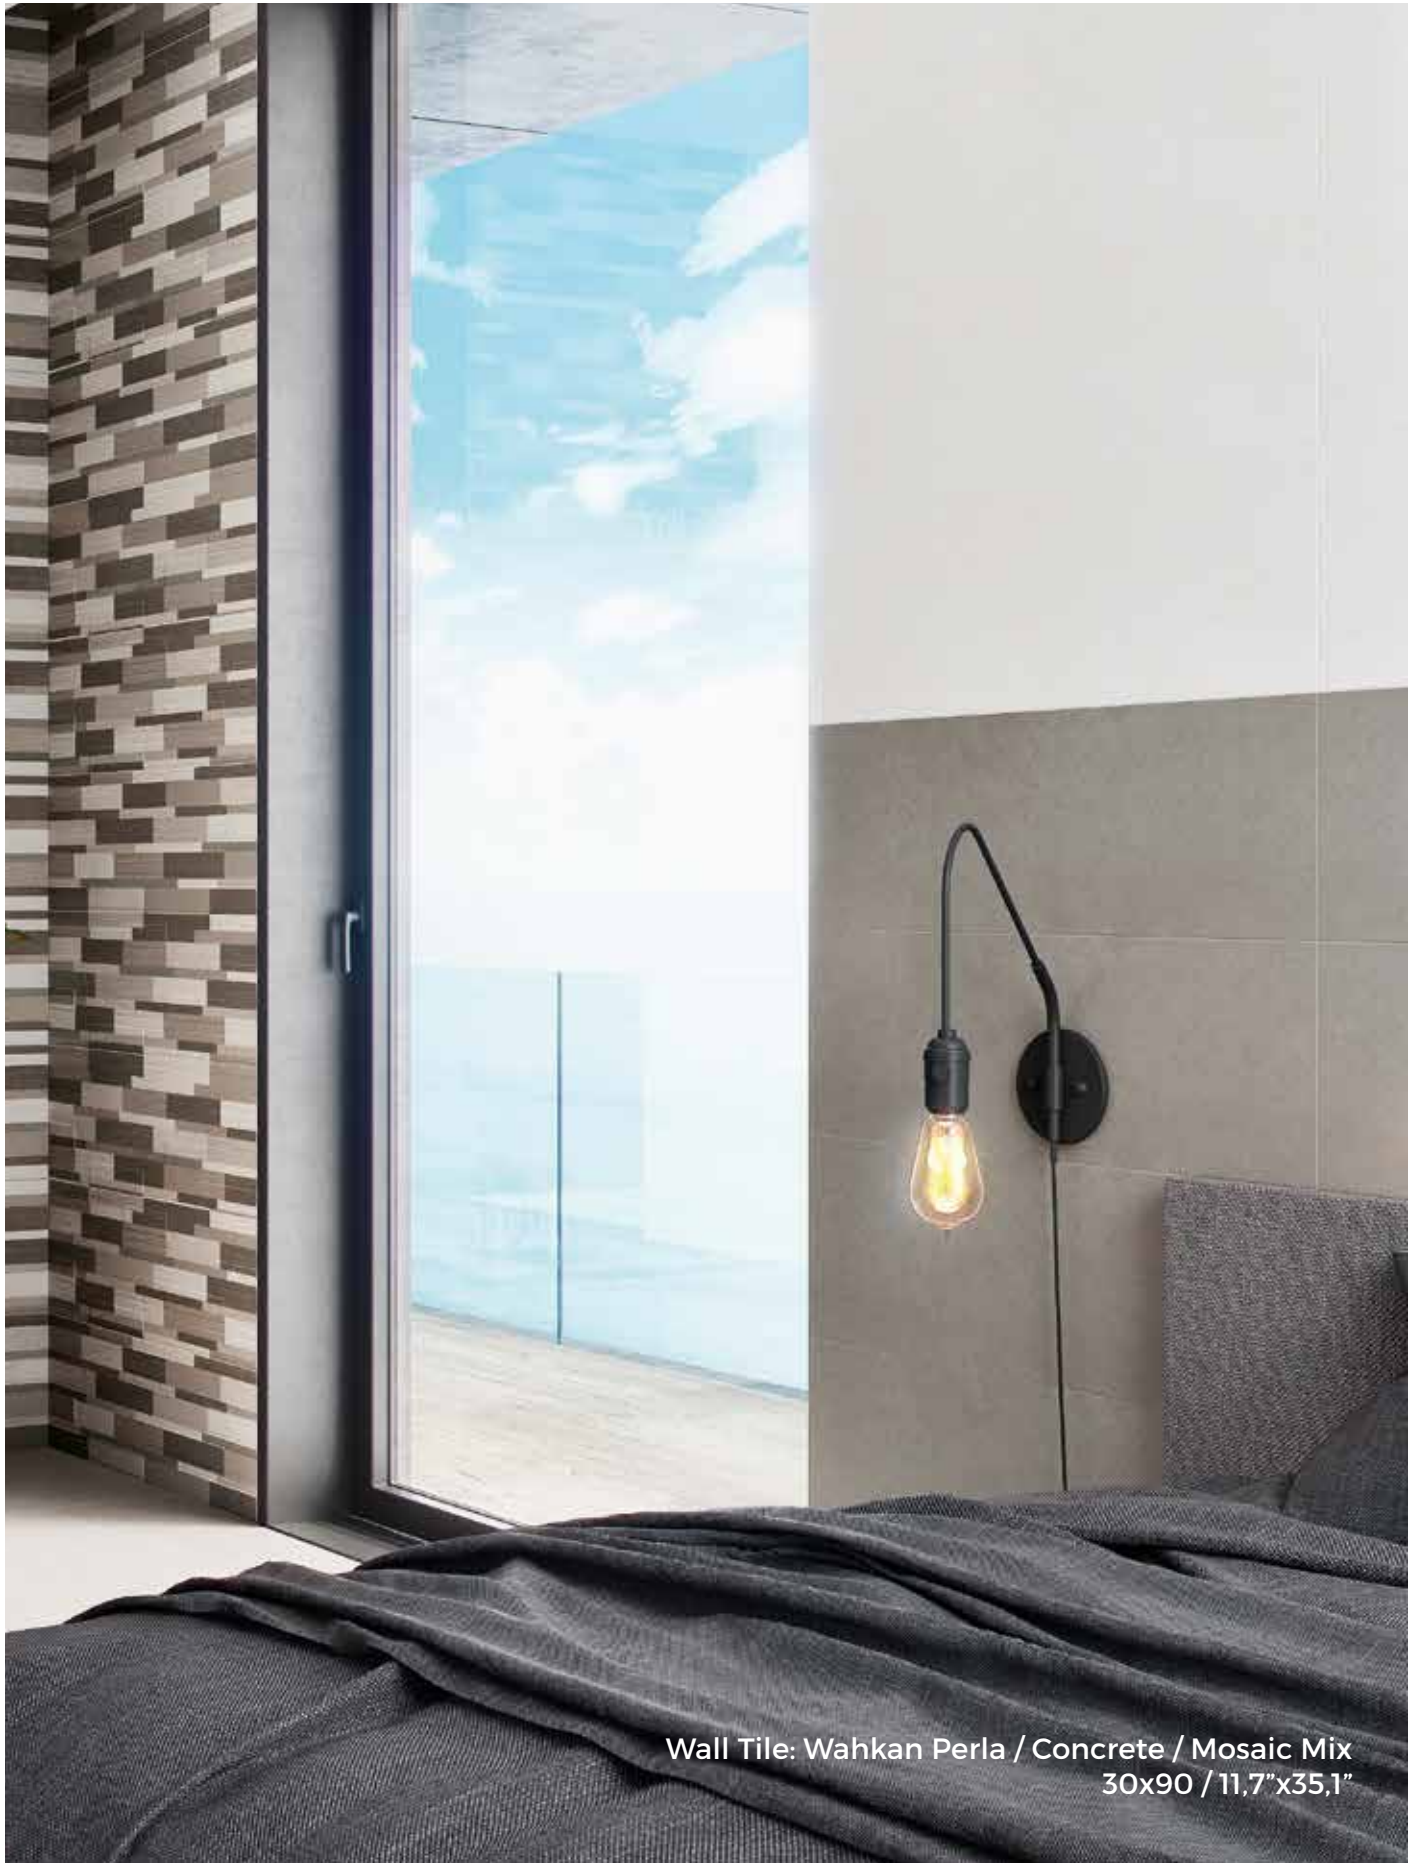

Wall Tile: Wahkan Perla / Concrete / Mosaic Mix
30x90 / 11,7"x35,1"