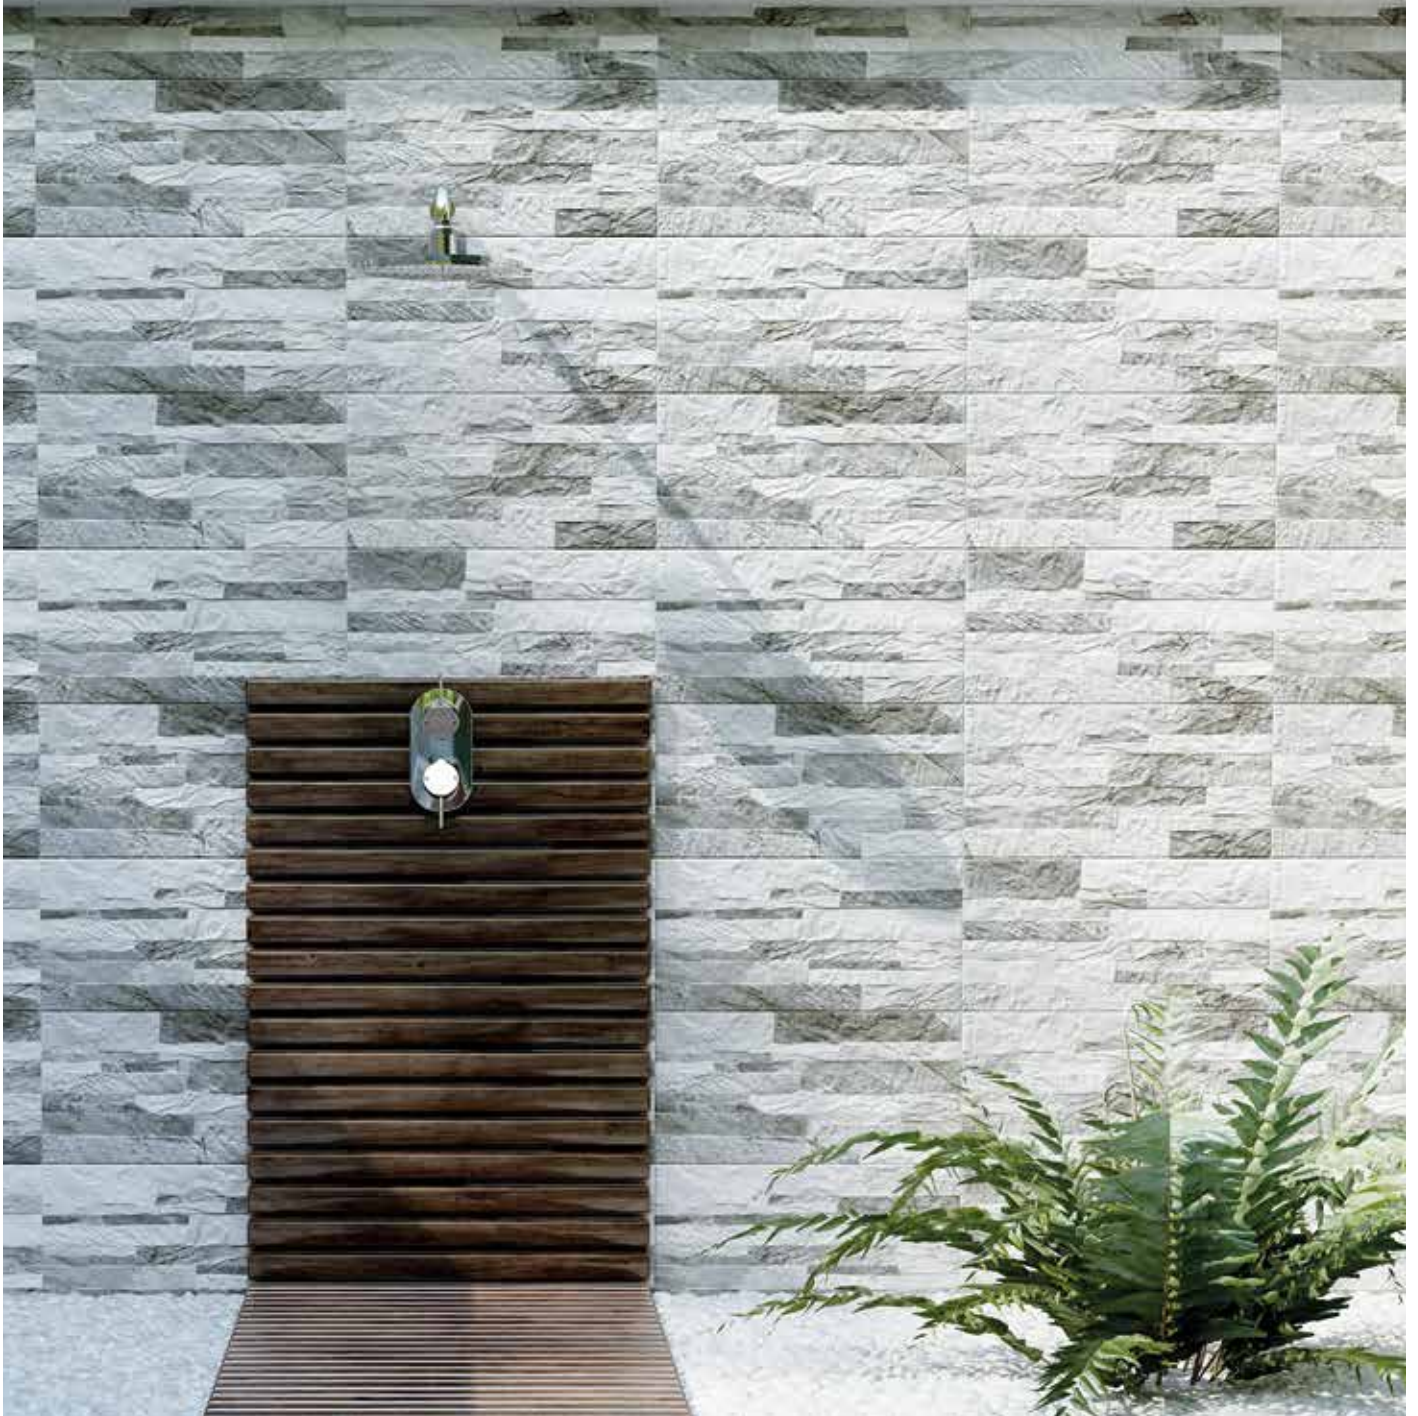

Wall Tile: Tosca Dark 30x60 / 11,7"x23,4"