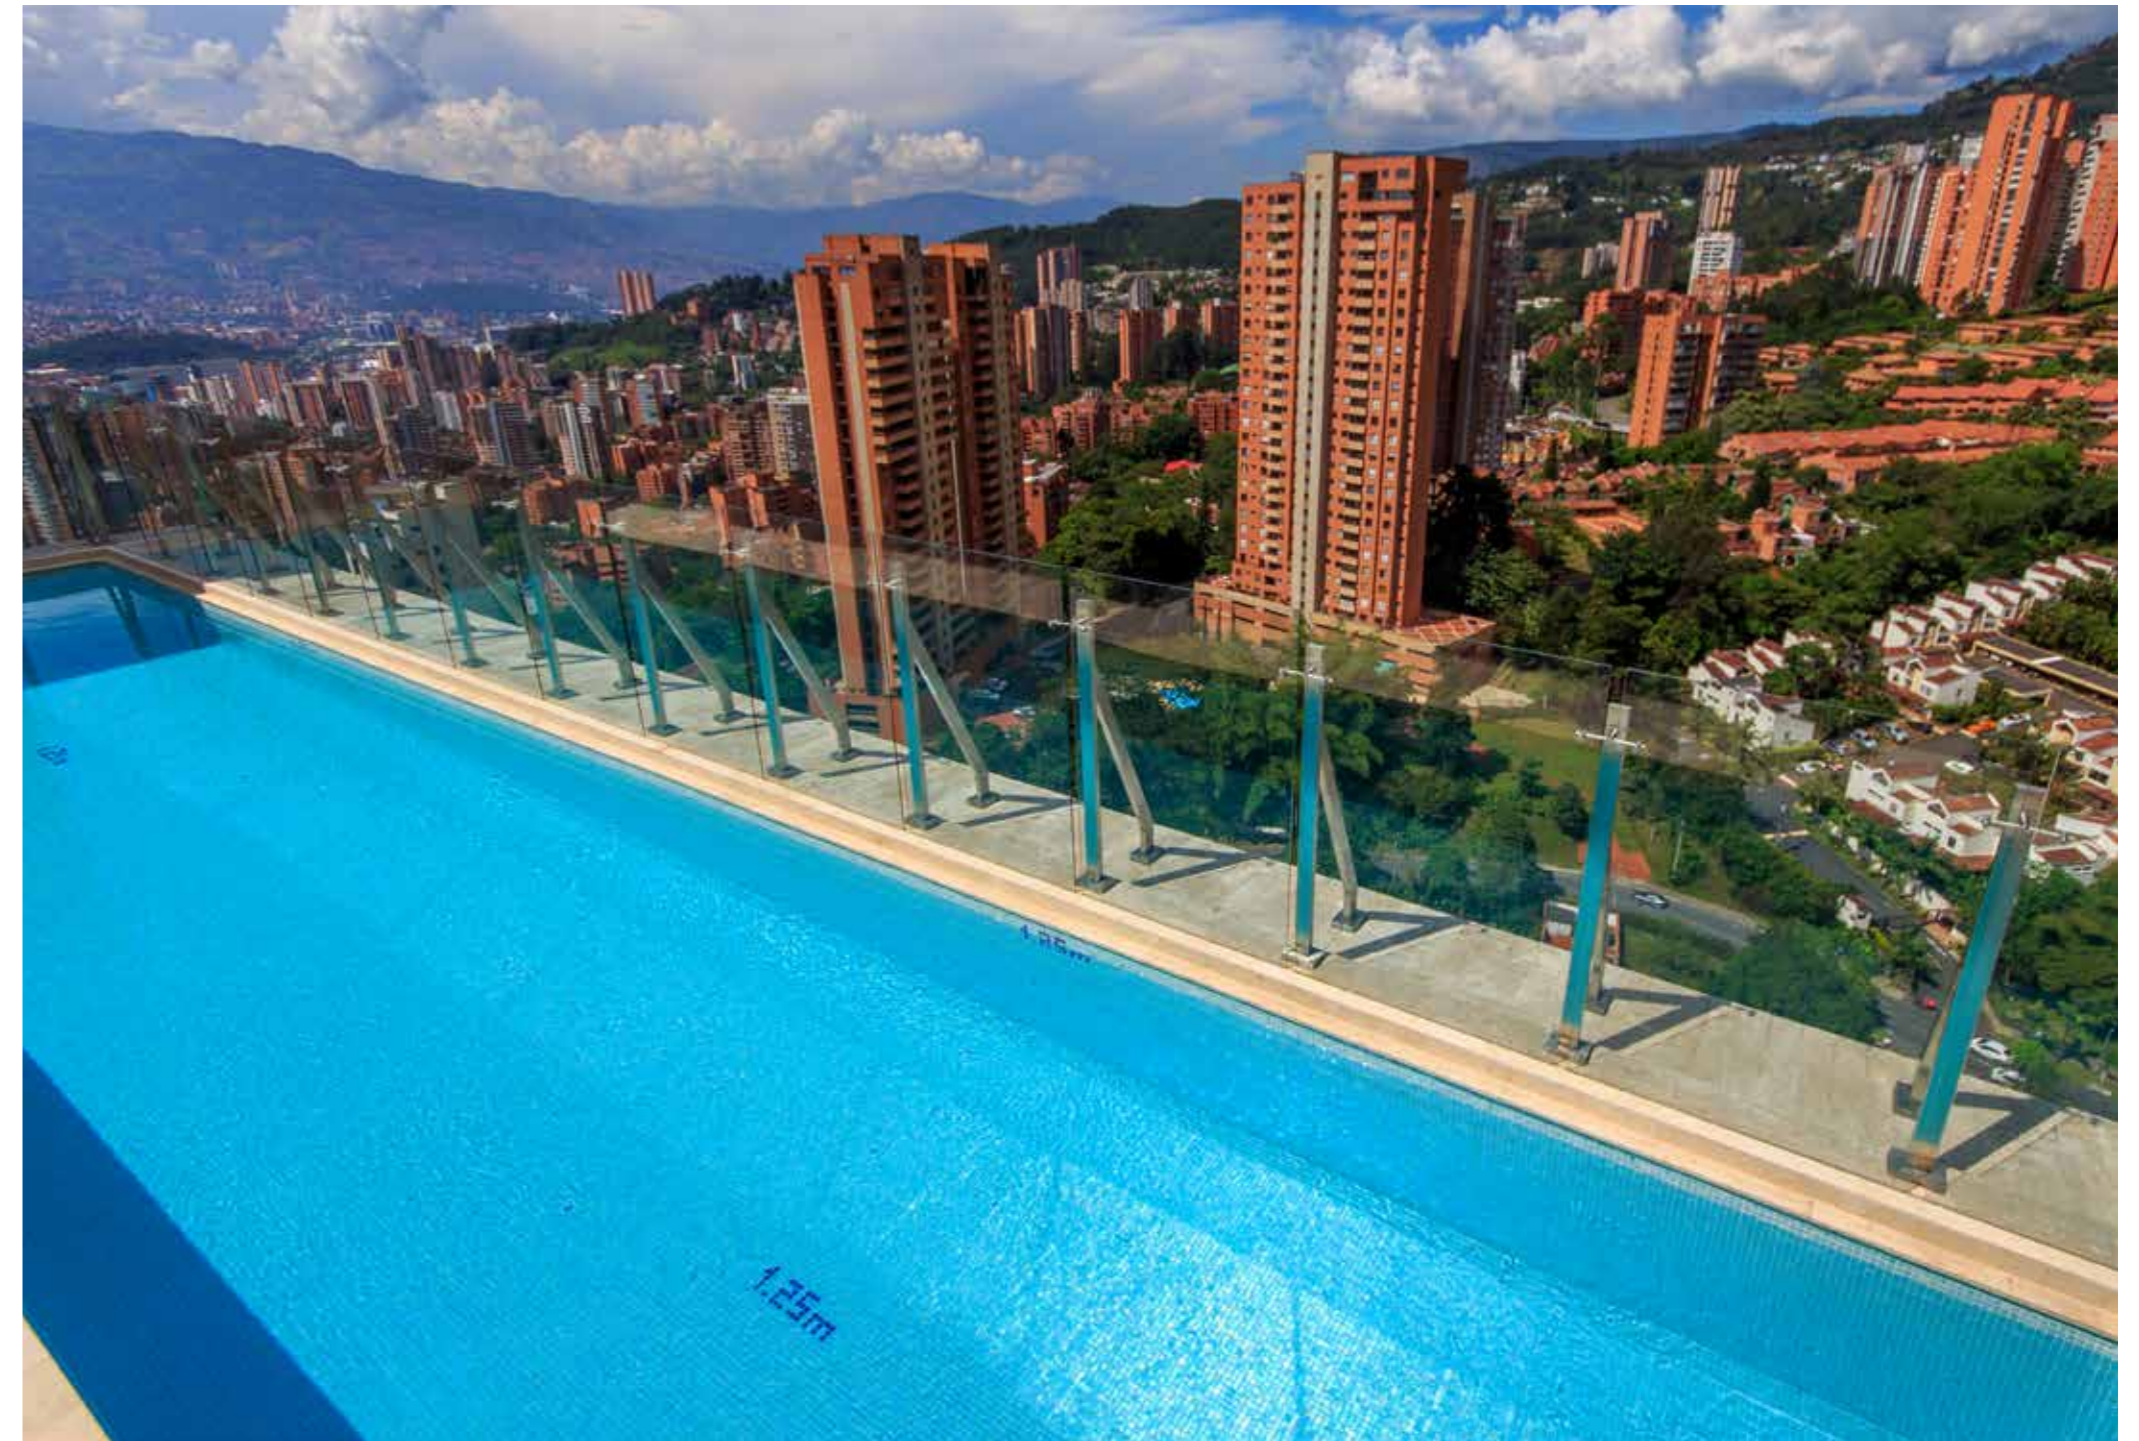

PROJECT
RESIDENTIAL POOL
COLOMBIA

G322